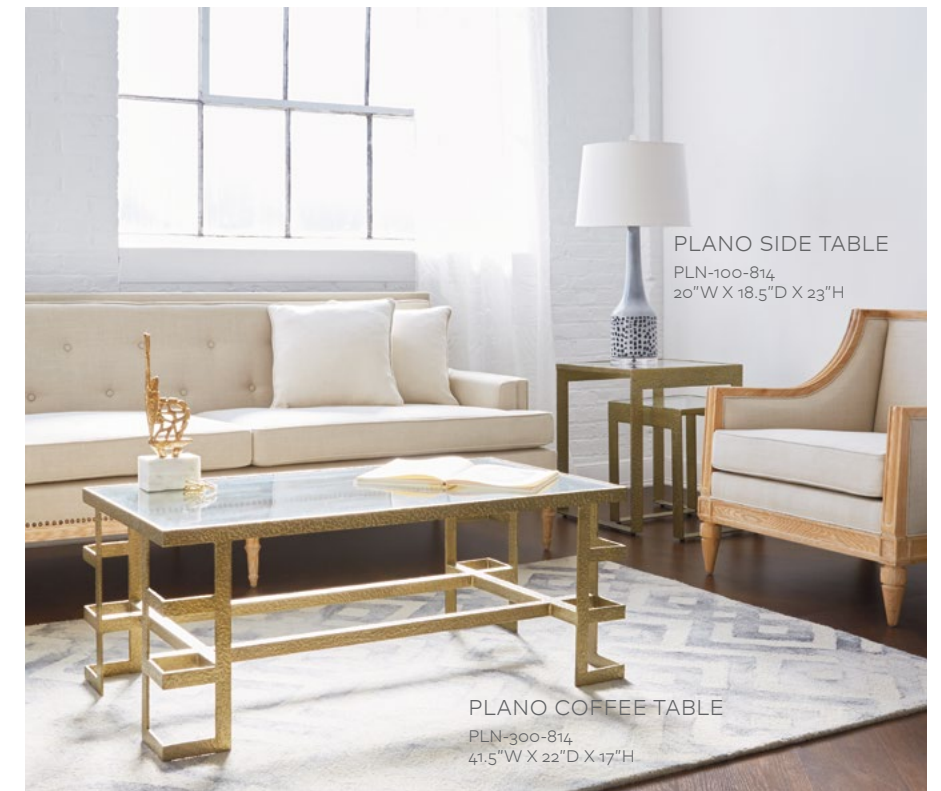

BUNGALOW

WINTER SUPPLEMENTAL

BRITTANY

The Brittany Collection adds a contemporary jolt of 70s geometries and textures to a sophisticated shape. Our skilled craftsmen wrap grasscloth seamlessly around corners and edges so the pattern is unbroken and continuous. The result is a luscious color and dramatic texture that feels custom and fresh.

CHRISTINE

DESK
 WHITE: CRS-350-699
 48.5"W X 24"D X 31"H

The Christine Desk in blached lacquered parchment with bronze tracery speaks perfect 1930s French. The design features ideal proportions with convenient closed storage. It has in-demand vintage details like bronze sabots and tracery detailing. Lacquered for ease of upkeep. Bon chic.

E.

E. MAGNOLIA COFFEE TABLE
MAG-300-808-TB
30"W X 15"D X 15.5"H

F.

F. BELT CONSOLE TABLE
BLT-400-808-TB
40"W X 14"D X 30"H

HEAVY METAL

Our new Plano, Bentley and Martin collections are a softened take on industrial chic. Each piece features a hand-forged embossed iron texture in a subtle champagne finish.

PLANO CONSOLE

PLN-400-814-TB
35.5"W X 15"D X 32.5"H

PLANO SIDE TABLE
PLN-100-814
20"W X 18.5"D X 23"H

PLANO COFFEE TABLE
PLN-300-814
41.5"W X 22"D X 47"H

BENTLEY SIDE TABLE

BNT-100-824-TB
18.5"DIA X 23"H

MARTIN SIDE TABLE